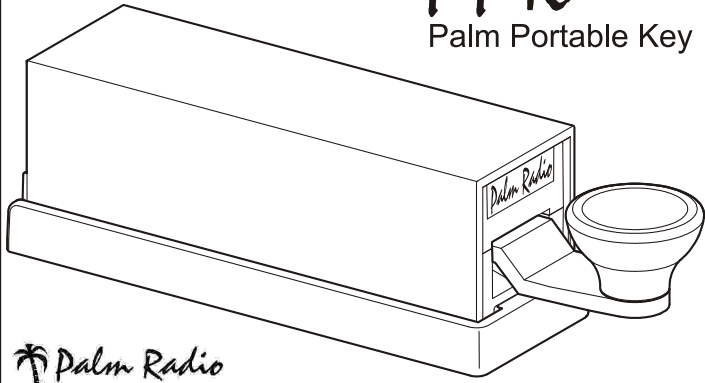

# PPK

Palm Portable Key

1

Press together to release and let key slide out

2

Manually pull out lever to final position if necessary

3

Push to close